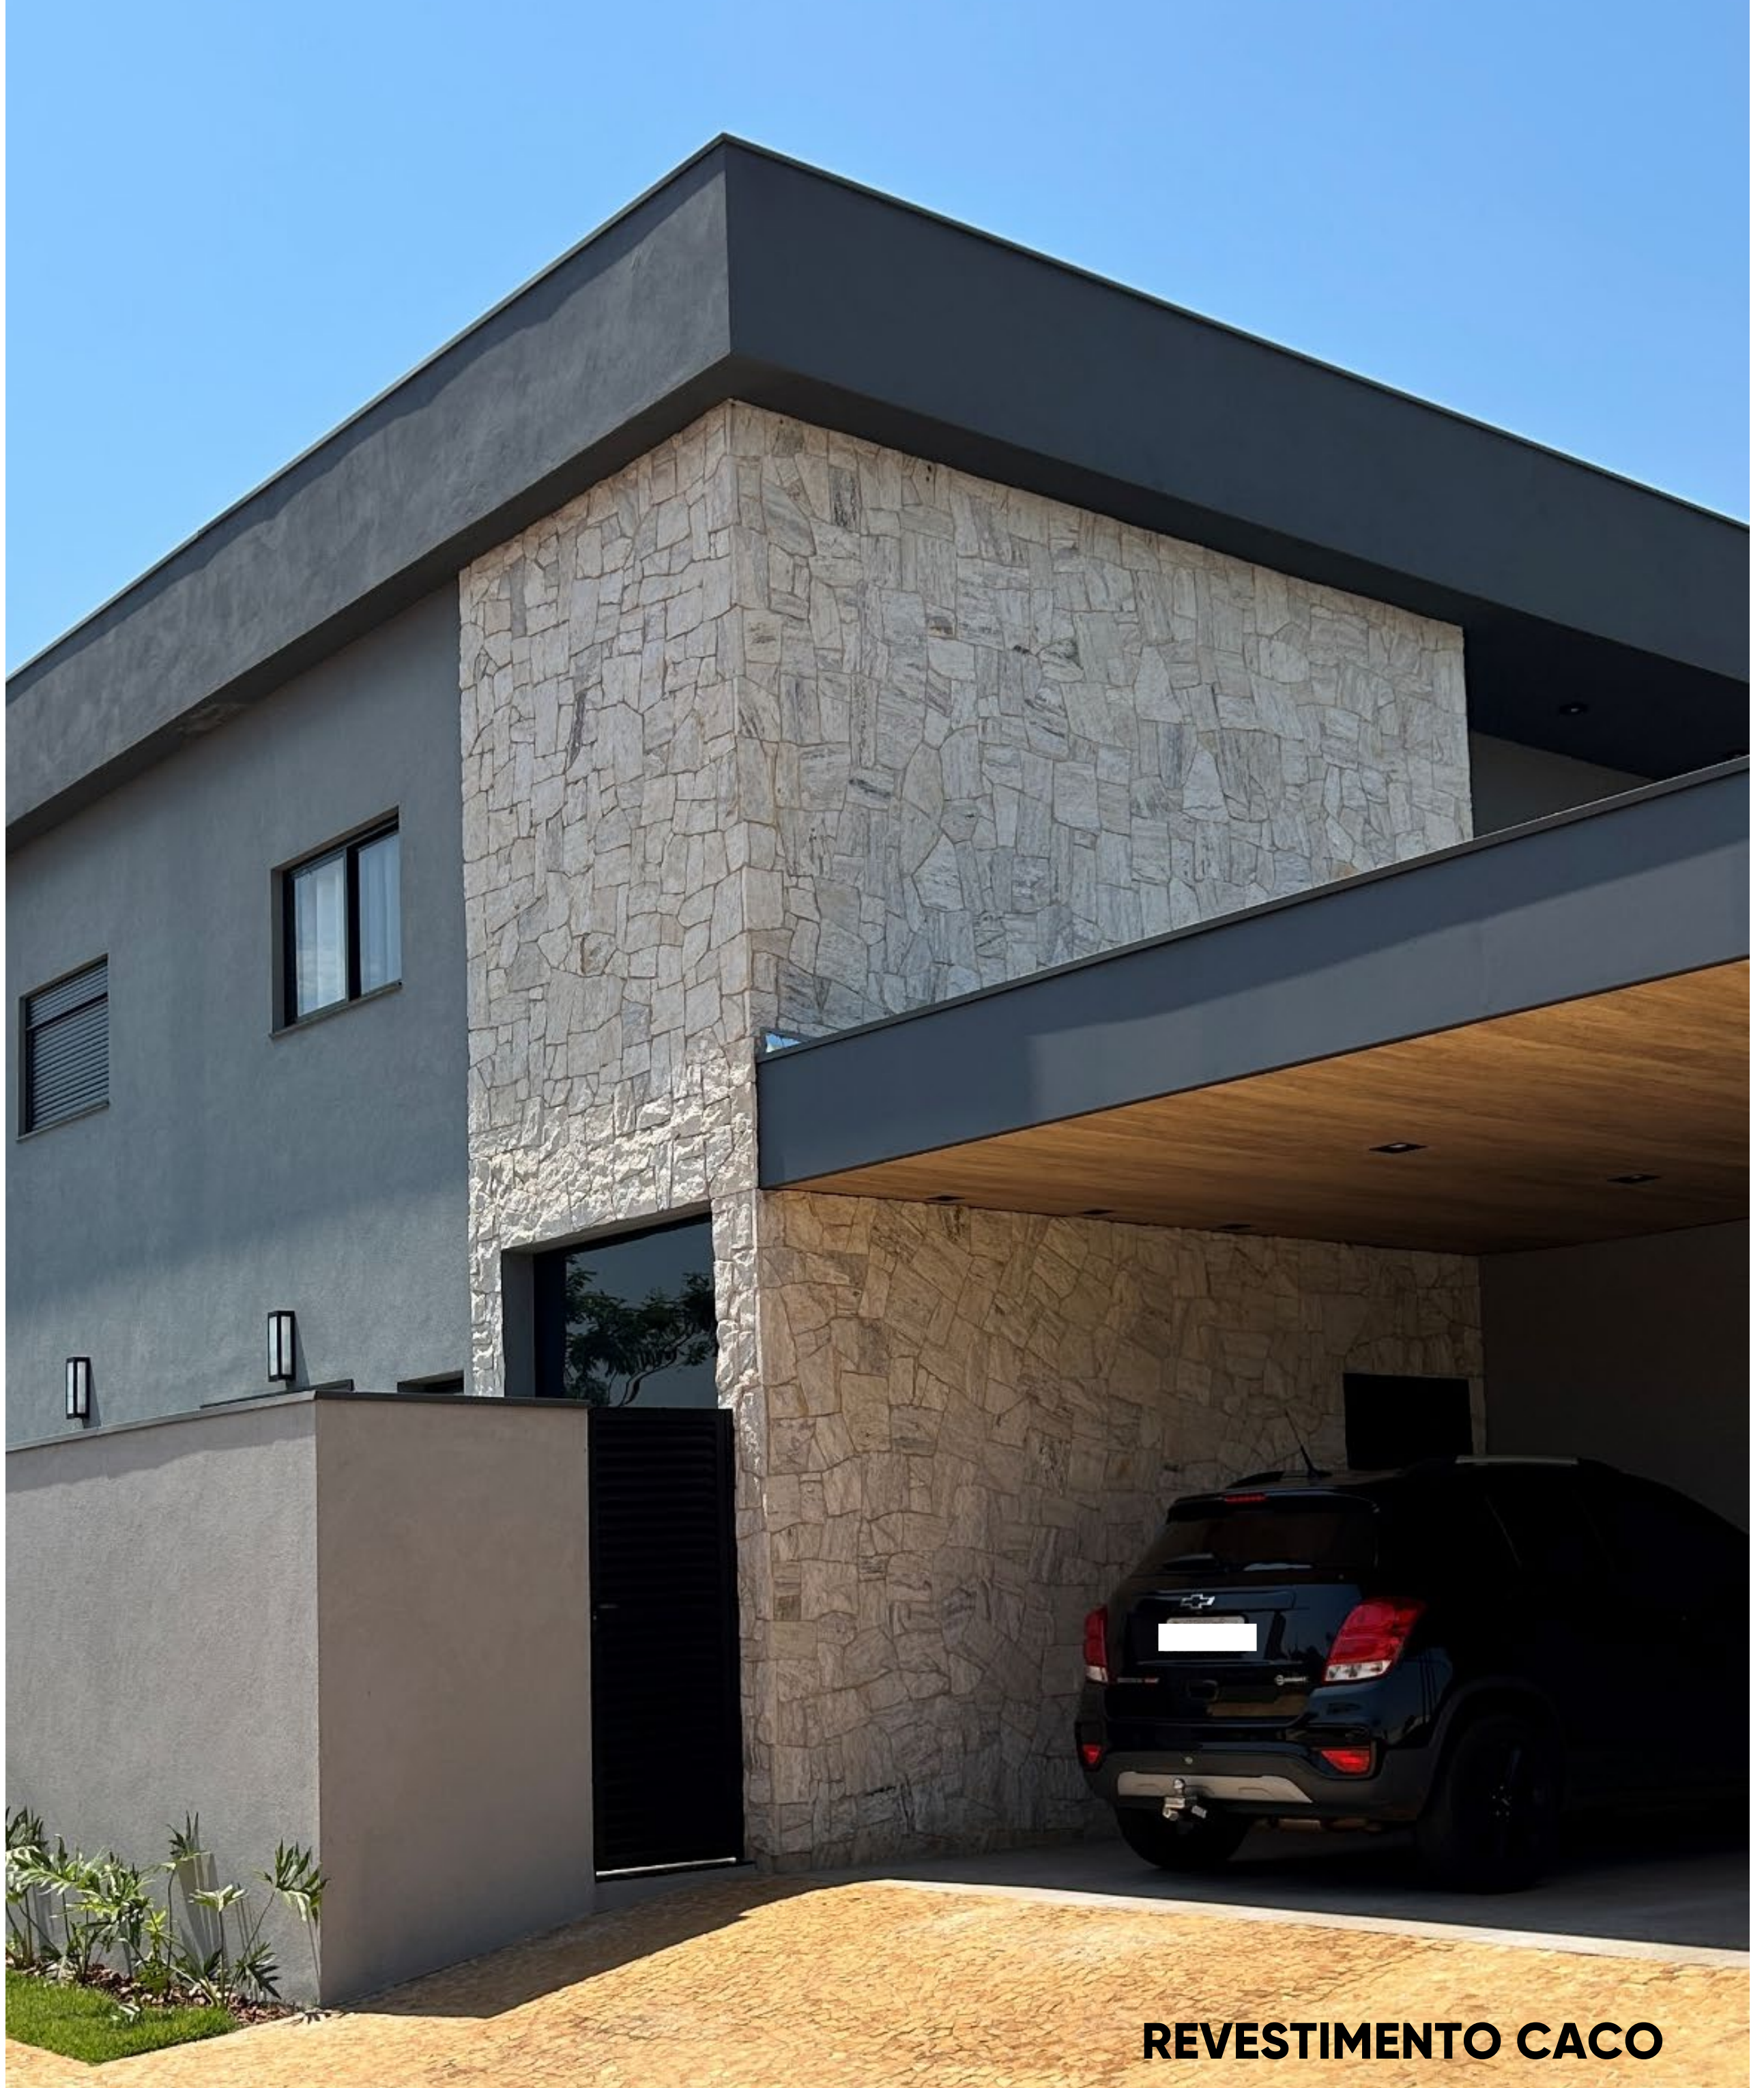

PEDRA MADEIRA

A pedra madeira é muito usada para revestimentos de fachadas tendo várias opções de cores e formatos, podendo ser usadas para áreas internas e externas como pisos e paredes.

As cores disponíveis são: Amarela, Verde, Rosa Claro, Rosa Salmão e Branca.

As medidas padrões são: 11,5×11,5, 11,5×23, 23×23, mosaico 3 tamanhos, 9×23, caco e filetes